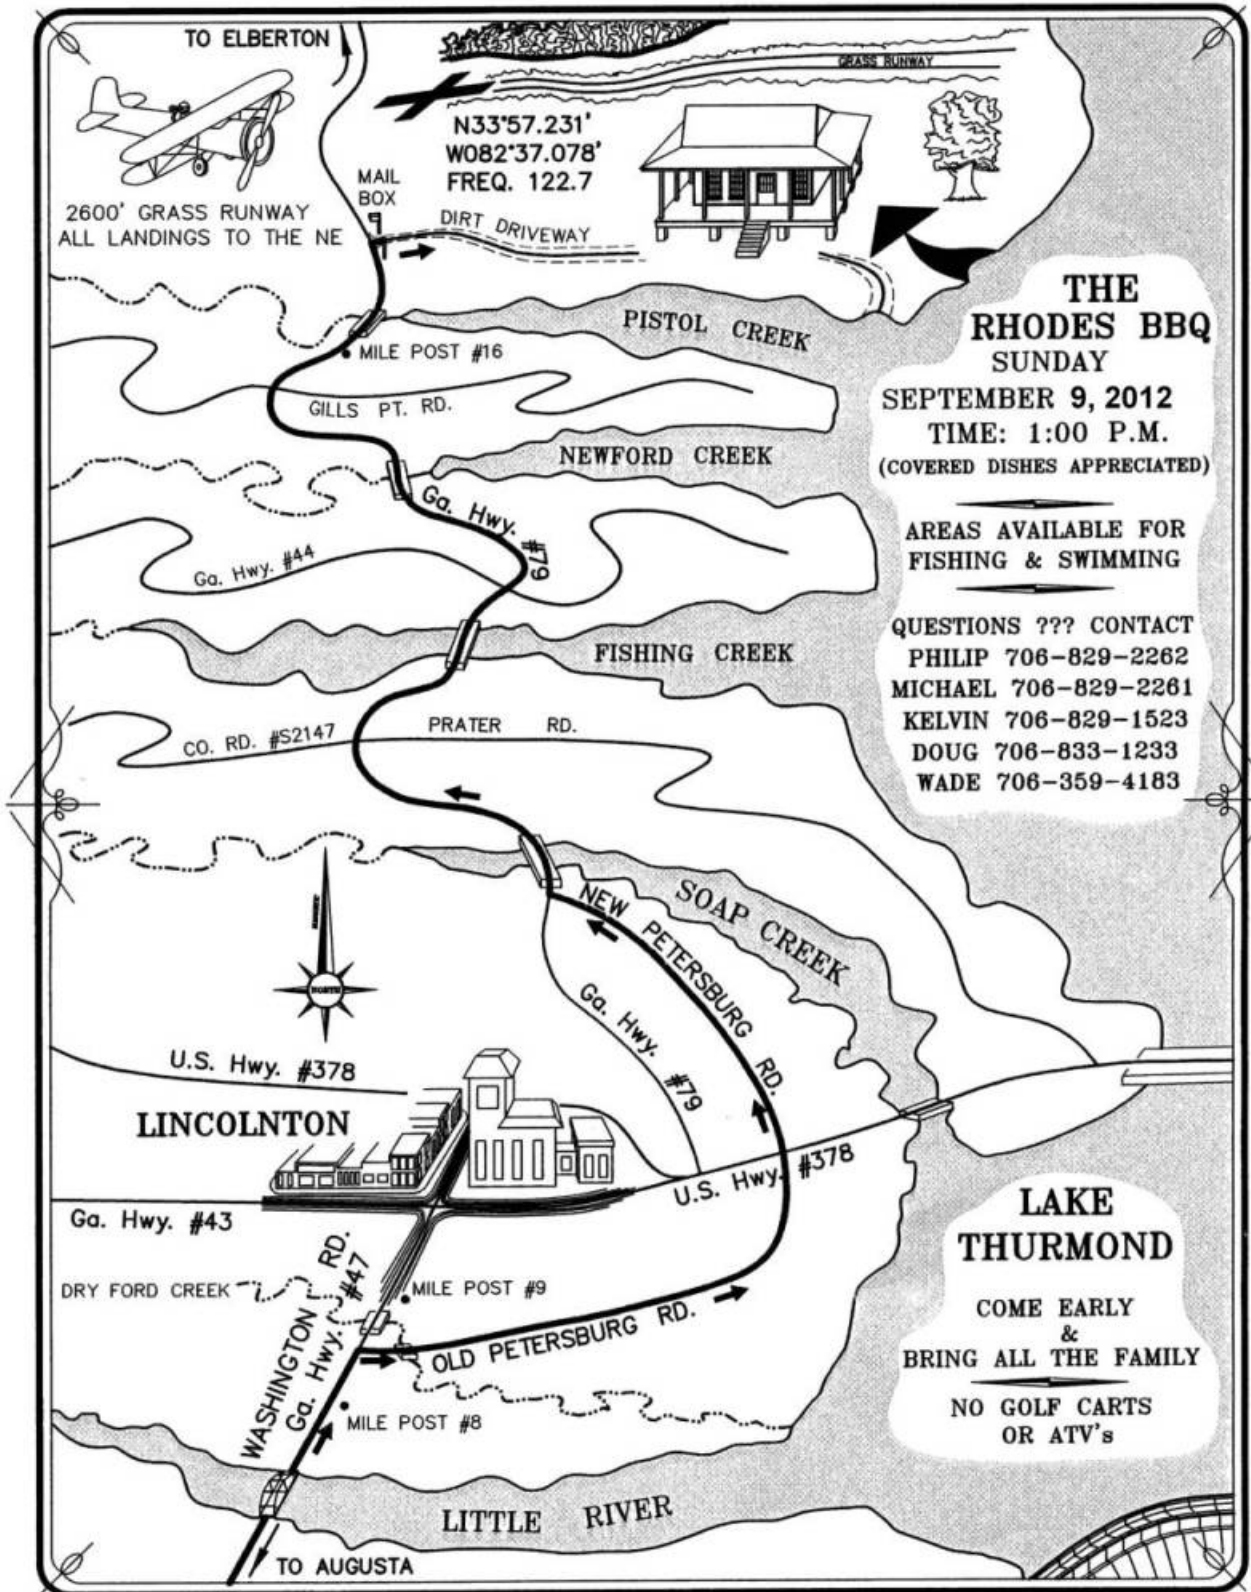

RHODES BARBECUE

September 9, 2012

EAA 172 CALENDAR for 2012 (as verified 08/24/12)

January 14 – Saturday: Club Meeting. Food at 12:30 PM at the Pea Patch Aerodrome.

February 11 – Saturday: Chili Cook-off at 12:30 PM at the Pea Patch Aerodrome.

March 10 - Saturday: EAA 172 Fish Fry Fly-in. Food at 12:30 PM at the Pea Patch Aerodrome.

NOTE: March 21 – 25: Bensen Days Rotorcraft Fly-in Wauchula, FL.

NOTE: March 27–April 1: Sun 'n Fun® 2012 Fly-In. Lakeland, FL.